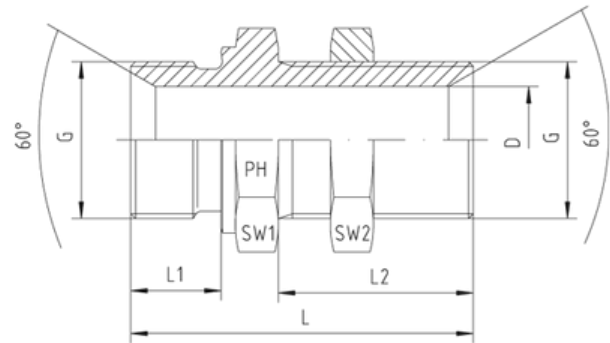

Rubrik 5.38

Straight Bulkhead Adaptors - BSP - Male

BSP Male - BSP Male Both sides with 60°-Cone and Back Nut

Pressure	Thread	Approx. Dimensions						Order-Code
		L	L1	L2	D	SW1	SW2	
400	1/8"-28	42,5	8	28	4,5	14	14	1050511-02
400	1/4"-19	46,0	11	28	6,0	19	19	1050511-04
400	3/8"-19	52,0	12	32	8,0	22	22	1050511-06
400	1/2"-14	59,0	14	35	11,0	27	27	1050511-08
400	5/8"-14	63,0	16	35	14,5	30	30	1050511-10
400	3/4"-14	66,0	16	38	16,5	32	32	1050511-12
400	1"-11	72,0	19	41	22,5	41	41	1050511-16
200	1 1/4"-11	78,0	20	44	30,5	50	50	1050511-20
200	1 1/2"-11	84,0	22	48	37,0	55	55	1050511-24
100	2"-11	91,0	23	48	46,0	70	70	1050511-32