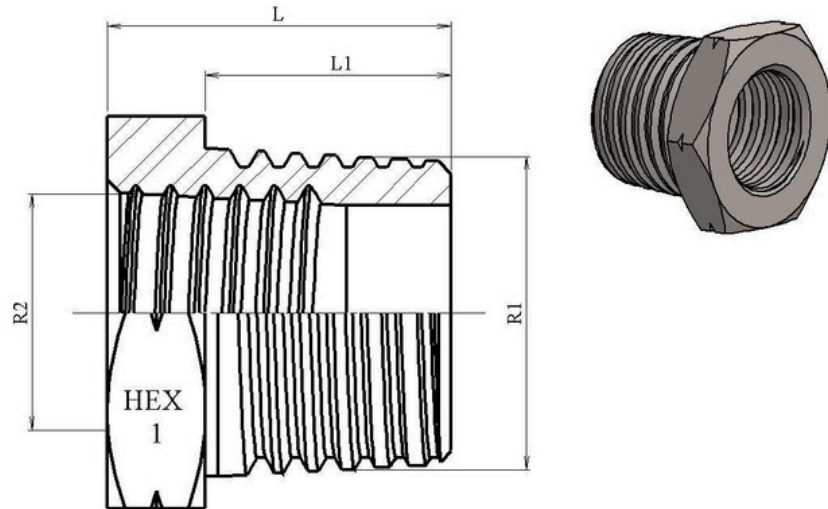

NPT Adaptors
Adaptors male-female

Reducer male NPT - fixed female NPT

Part n°	R1	R2	L	L1	HEX 1
ZN11500602	3/8" NPT	1/8" NPT	21	14	19
ZN11500604	3/8" NPT	1/4" NPT	21	14	22
ZN11500804	1/2" NPT	1/4" NPT	27,5	18,5	22
ZN11500806	1/2" NPT	3/8" NPT	26	18,5	22
ZN11501204	3/4" NPT	1/4" NPT	28	20	32
ZN11501206	3/4" NPT	3/8" NPT	28	20	32
ZN11501208	3/4" NPT	1/2" NPT	30	20	27
ZN11501606	1" NPT	3/8" NPT	34	24	36
ZN11501608	1" NPT	1/2" NPT	34	24	36
ZN11501612	1" NPT	3/4" NPT	34	24	36
ZN11502016	1" 1/4 NPT	1" NPT	36	26	46
ZN11502416	1" 1/2 NPT	1" NPT	38	27	50
ZN11502420	1" 1/2 NPT	1" 1/4 NPT	38	27	50