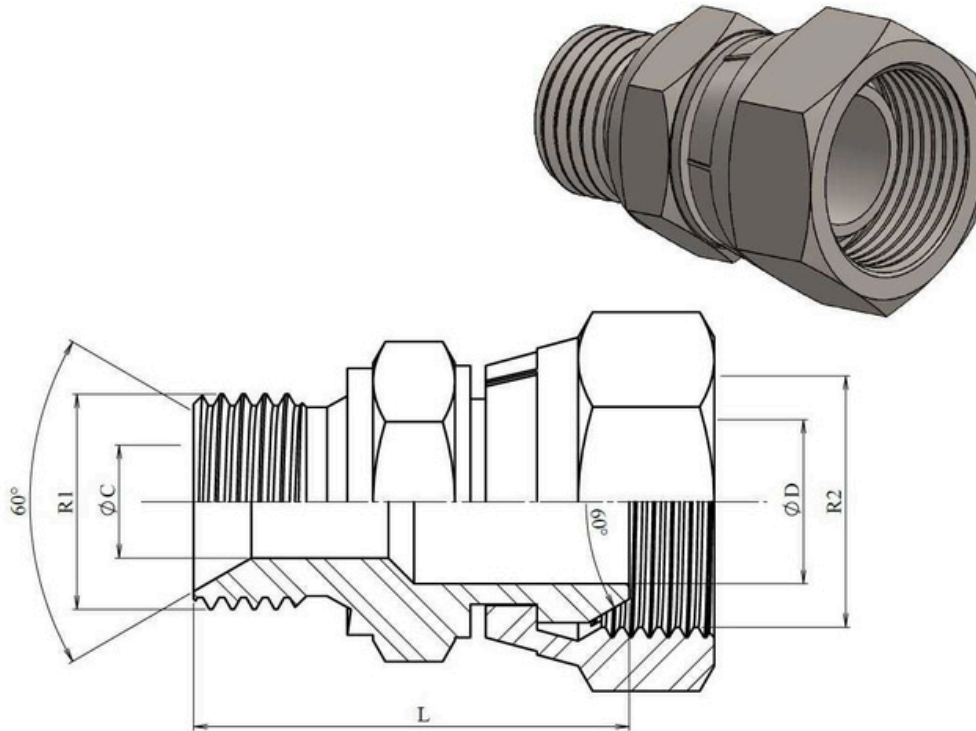

BSP Adaptors
Adaptors male-female

Reducer male BSP 60° - swivel female BSP 60°

Stainless Steel AISI 316-L

| Part n° | R1 | R2 | L | HEX 1 | HEX 2 | ØC | ØD |
|-----------|------------|------------|------|-------|-------|------|----|
| Z11730204 | 1/8" BSP | 1/4" BSP | 26 | 14 | 19 | 5 | 5 |
| Z11730406 | 1/4" BSP | 3/8" BSP | 32,5 | 19 | 22 | 6 | 6 |
| Z11730604 | 3/8" BSP | 1/4" BSP | 32,5 | 22 | 19 | 8 | 4 |
| Z11730608 | 3/8" BSP | 1/2" BSP | 36 | 22 | 27 | 8 | 11 |
| Z11730806 | 1/2" BSP | 3/8" BSP | 37,5 | 27 | 22 | 11 | 8 |
| Z11730812 | 1/2" BSP | 3/4" BSP | 42,5 | 27 | 32 | 11 | 16 |
| Z11731216 | 3/4" BSP | 1" BSP | 48,5 | 32 | 41 | 16 | 22 |
| Z11731612 | 1" BSP | 3/4" BSP | 48,5 | 41 | 32 | 22 | 15 |
| Z11731620 | 1" BSP | 1" 1/4 BSP | 52,5 | 41 | 50 | 22 | 26 |
| Z11732016 | 1" 1/4 BSP | 1" BSP | 55 | 50 | 41 | 28,5 | 19 |
| Z11732024 | 1" 1/4 BSP | 1" 1/2 BSP | 59 | 50 | 55 | 28,5 | 32 |
| Z11732420 | 1" 1/2 BSP | 1" 1/4 BSP | 59 | 55 | 50 | 33 | 26 |
| Z11732432 | 1" 1/2 BSP | 2" BSP | 62 | 60 | 70 | 33 | 44 |
| Z11733224 | 2" BSP | 1" 1/2 BSP | 64 | 65 | 55 | 46 | 32 |