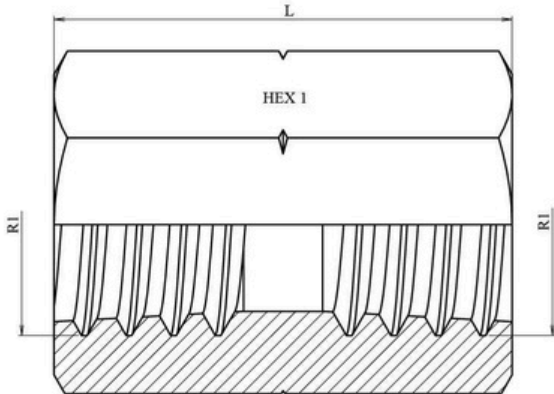

NPT Adaptors
 Female adaptors and bulkheads

NPT hexagonal adaptor fixed female

Stainless Steel AISI 316-L

Part n°	R1	R2	L	HEX 1	Working Pressure (bar)
ZN10310202	1/8" NPT	1/8" NPT	28	14	700
ZN10310404	1/4" NPT	1/4" NPT	29	19	700
ZN10310606	3/8" NPT	3/8" NPT	29	22	700
ZN10310808	1/2" NPT	1/2" NPT	38	30	500
ZN10311212	3/4" NPT	3/4" NPT	39	36	420
ZN10311616	1" NPT	1" NPT	48	41	350
ZN10312020	1" 1/4 NPT	1" 1/4 NPT	50	50	280