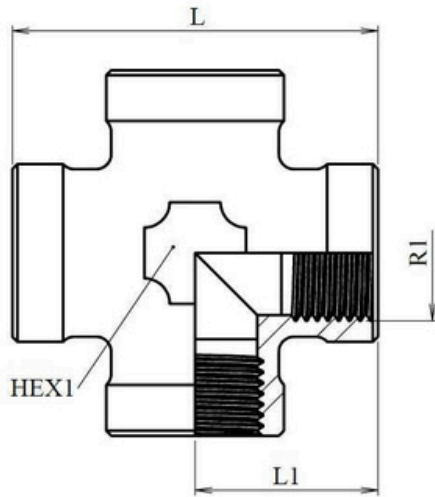

BSP Adaptors
Forging Tees and crosses

Cross fixed female BSP

Stainless Steel AISI 316-L

Part n°	R1	L	L1	HEX 1
Z122704	1/4" BSP	40	20	14
Z122706	3/8" BSP	52	26	22
Z122708	1/2" BSP	64	32	27
Z122712	3/4" BSP	72	36	33
Z122716	1" BSP	83	41,5	41