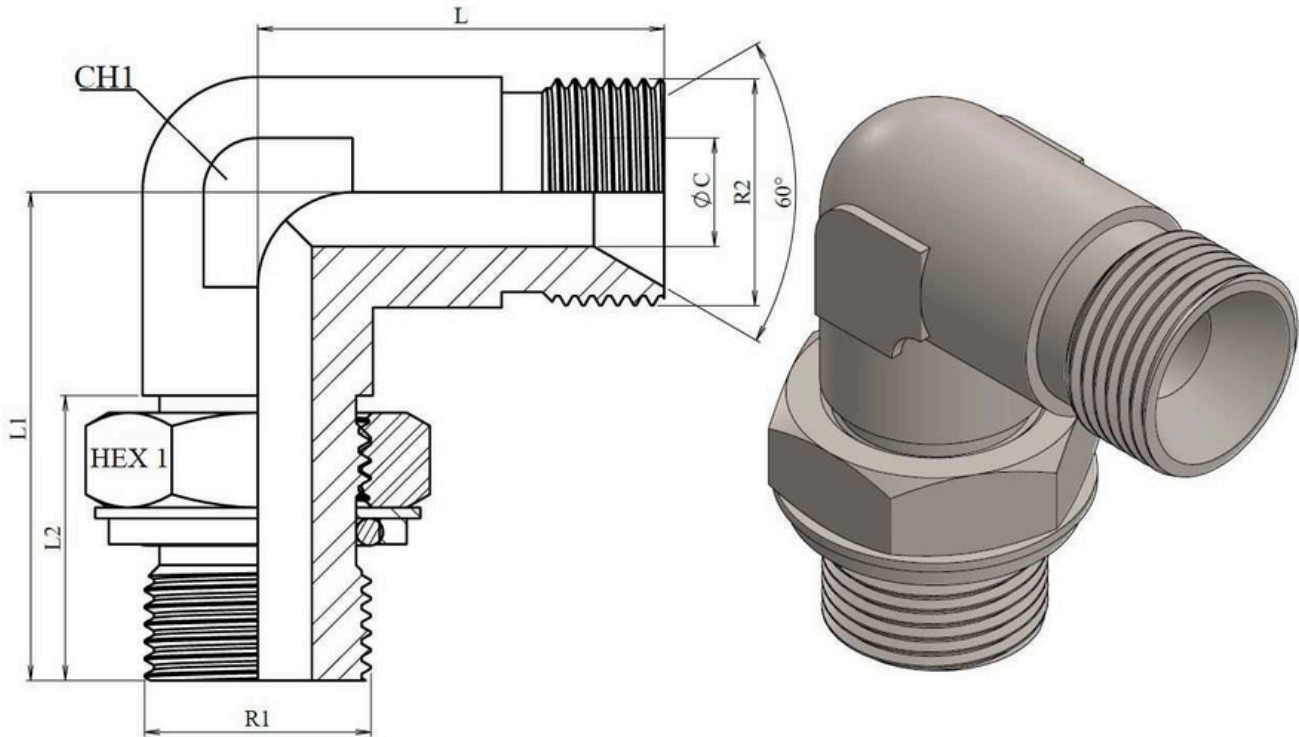

BSP Adaptors  
Forging elbows

## 90° Adjustable stud elbow male-male BSP

Stainless Steel AISI 316-L

Part n°	R1	R2	L	L1	L2	HEX 1	CH1	ØC
Z119704	1/4" BSP	1/4" BSP	26	32	20	19	14	6
Z119706	3/8" BSP	3/8" BSP	30	36	21	22	17	20
Z119708	1/2" BSP	1/2" BSP	35	43	27,5	27	22	11
Z119712	3/4" BSP	3/4" BSP	42	47	29,8	36	27	28,5
Z119716	1" BSP	1" BSP	47	54	31	41	36	22